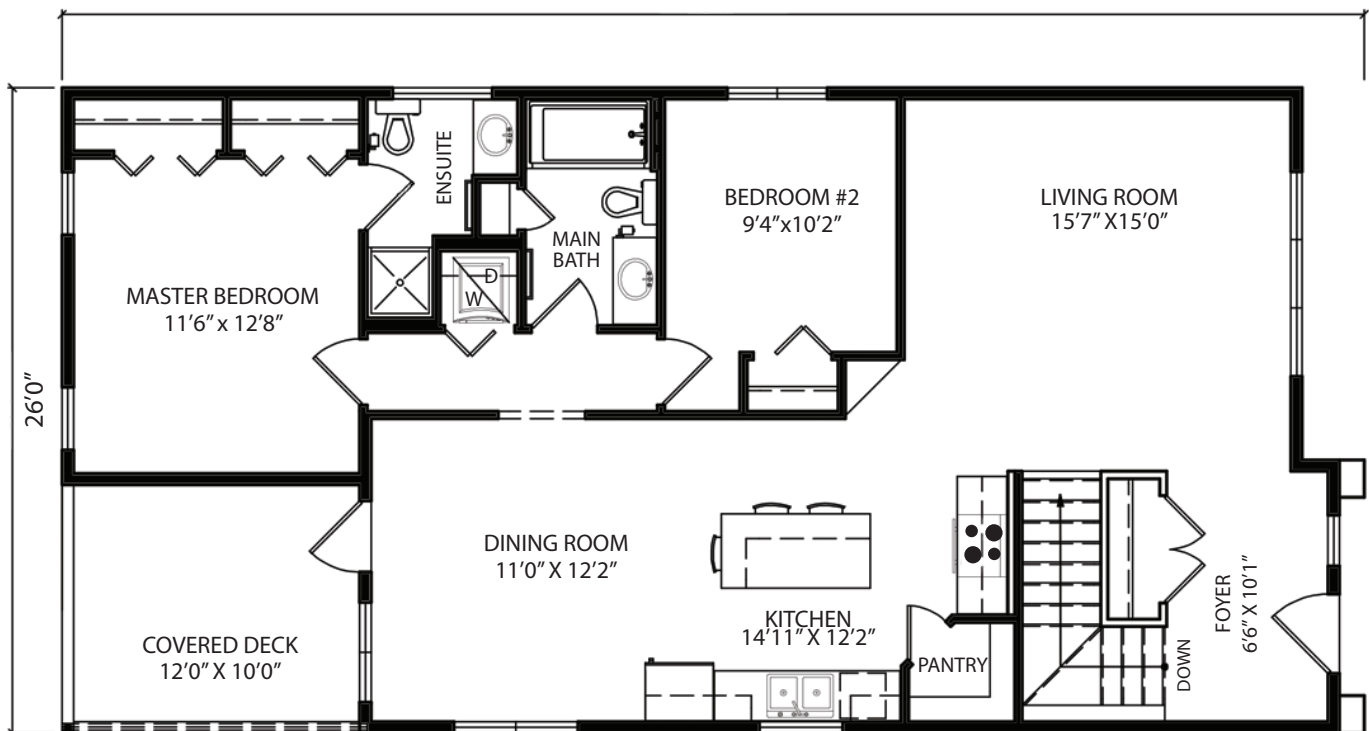

OLYMPIC
RTMs

New Horizon Park, 6 Kms East of
Regina on Hwy. 46
Tel. 306.205.8884 Cell 306.807.9612
www.olympicrtm.ca

Moving May 2024
Scan for location

BERKLEY

1197 SQ. FT.

Some features shown may be optional

52'6"

STANDARD WALL HEIGHT 8'0"
UNLESS OTHERWISE NOTED